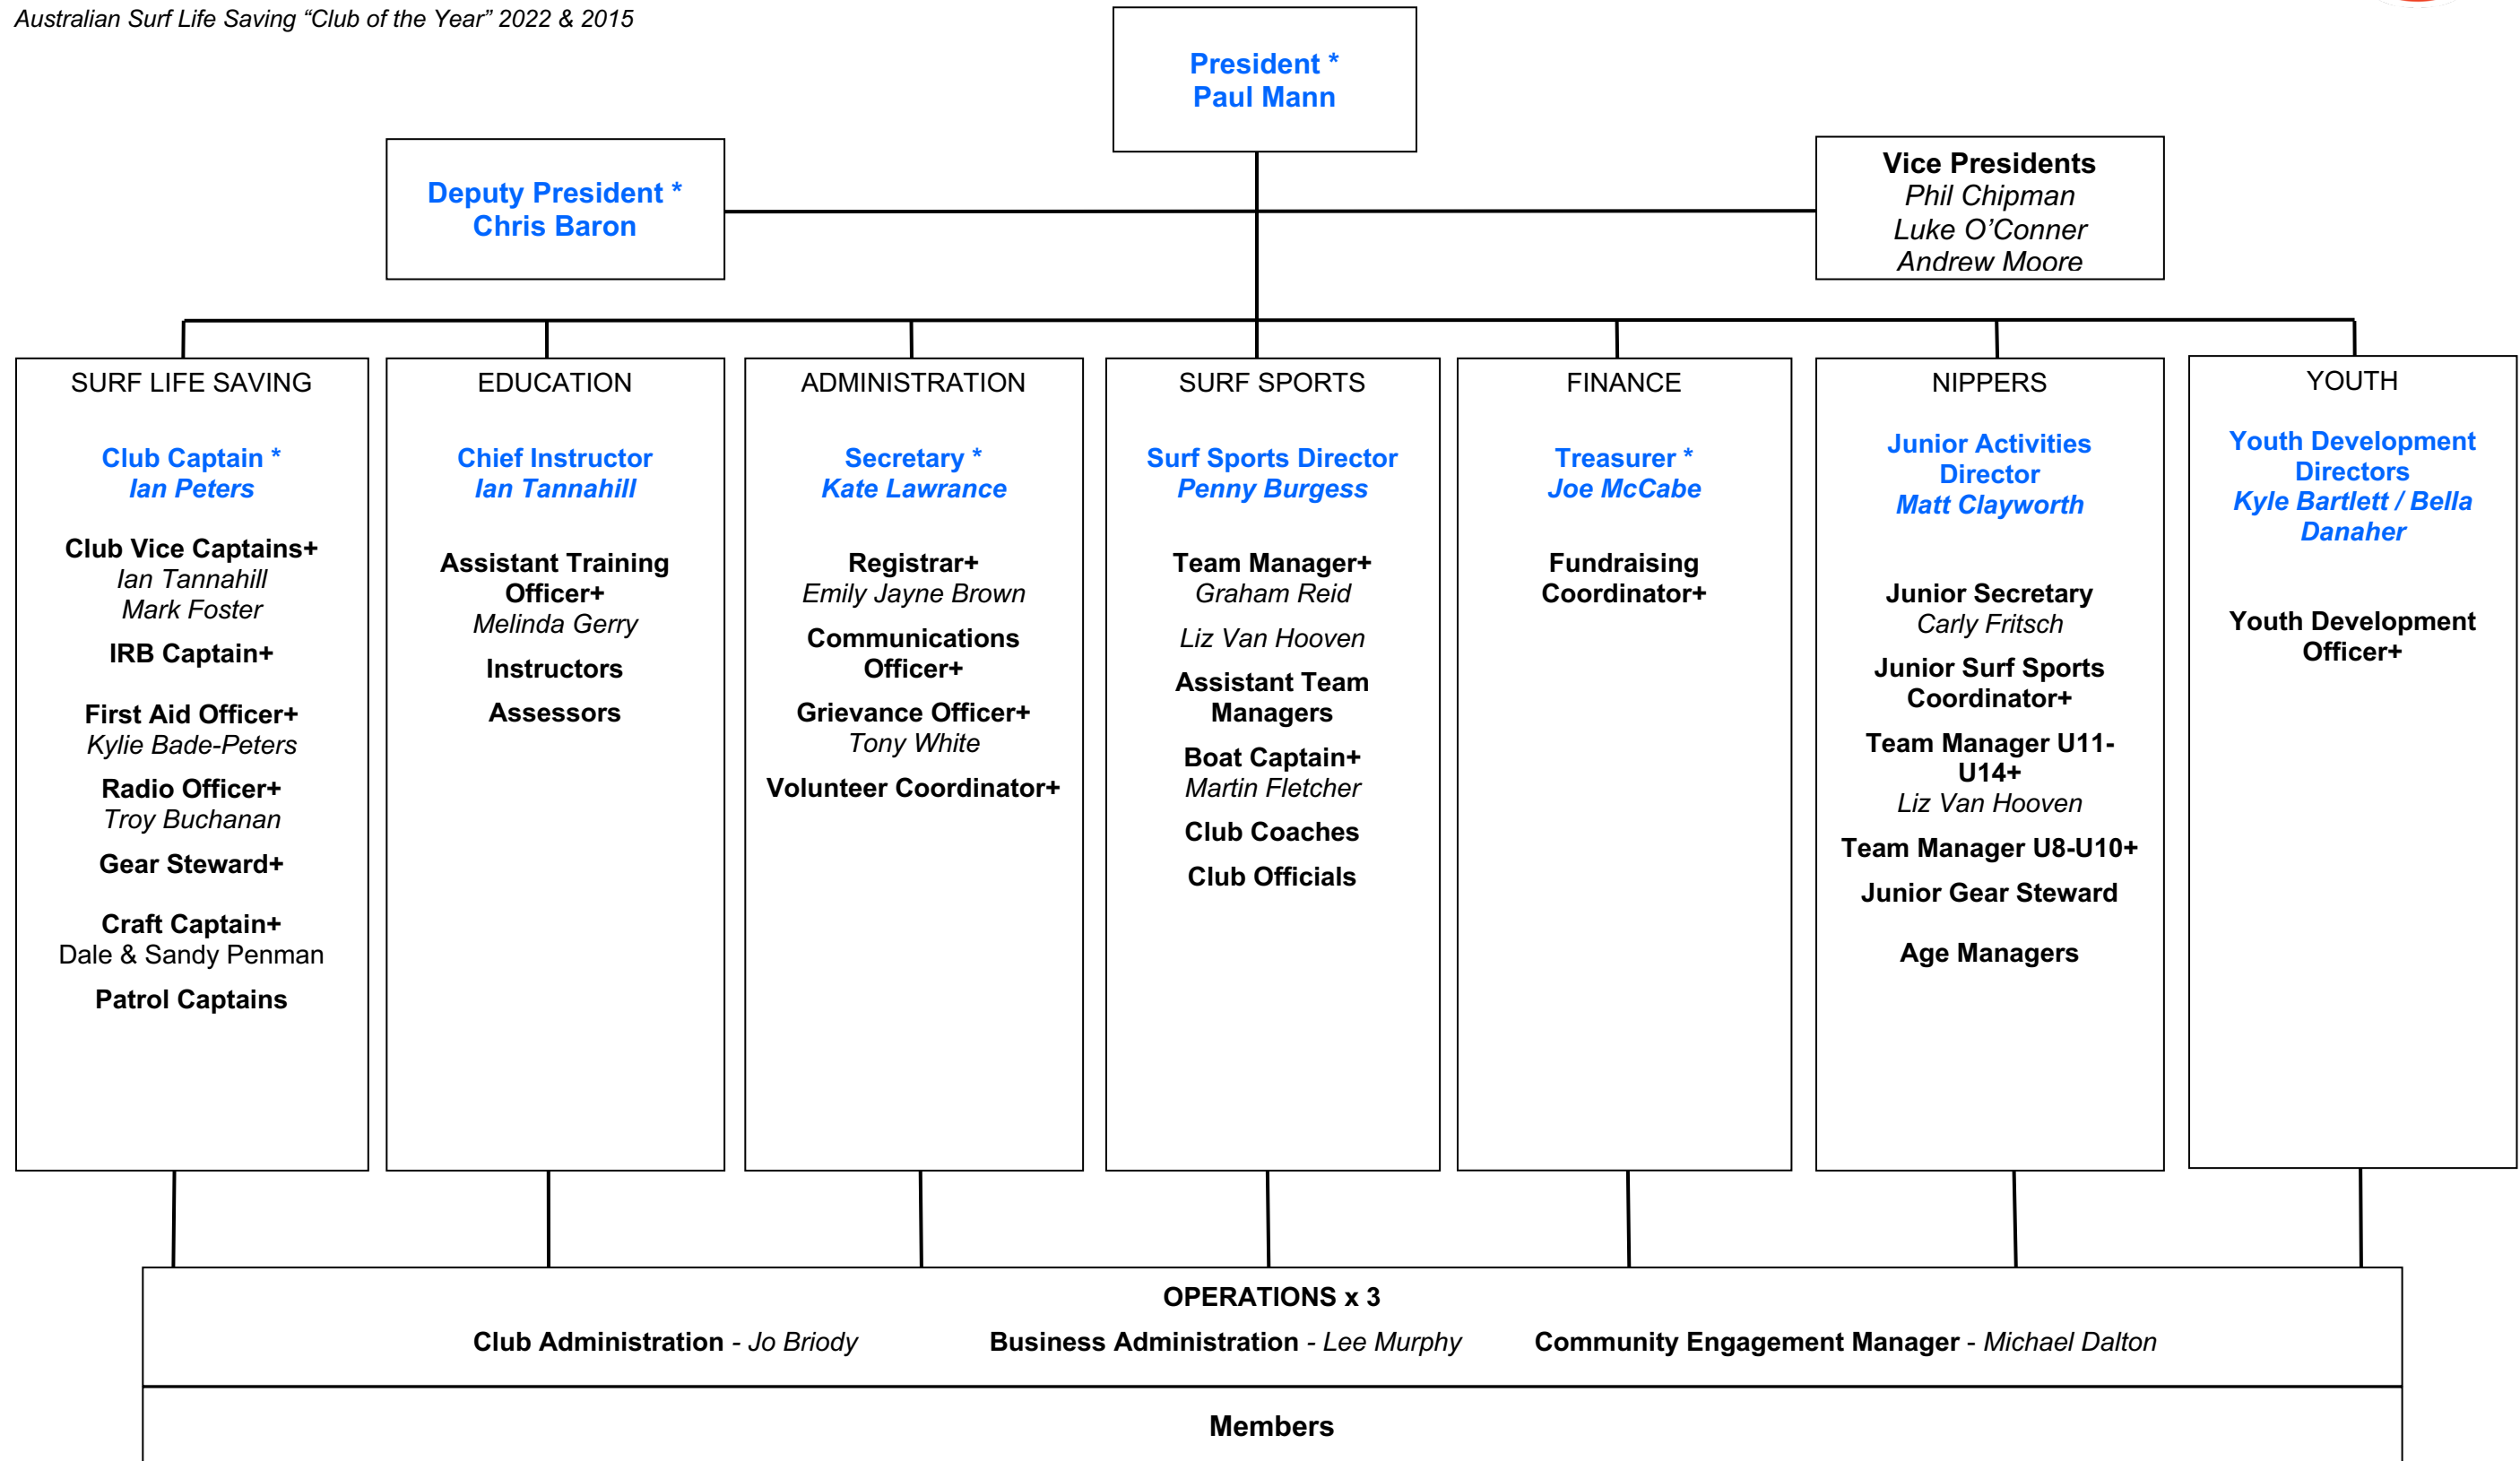

**MERMAID BEACH AEME Surf Life Saving Club  
2023/24 ORGANISATION CHART**

Management Committee x 10

\* Executive Committee x 5

+ Committee Officers x 22